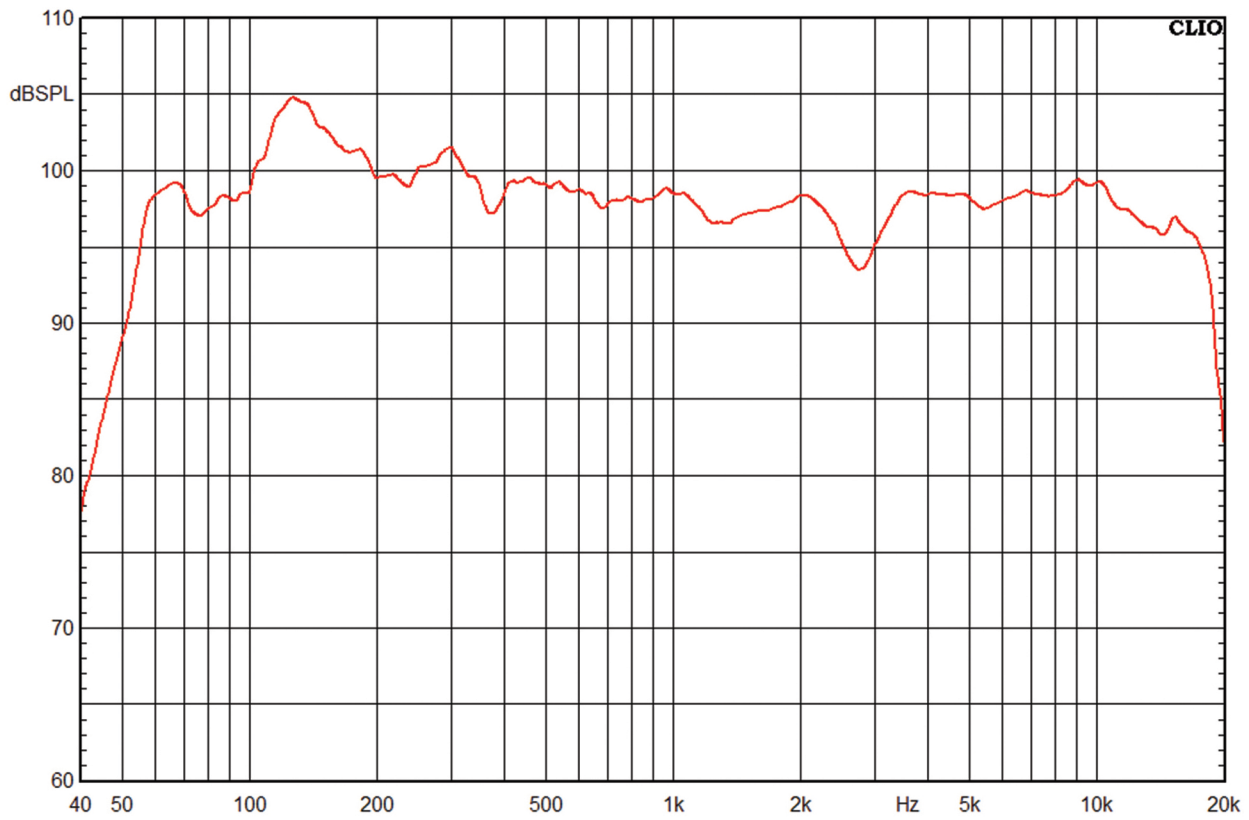

# FREQUENCY RESPONSE

AVA Pro Audio measurement chamber

CLIO